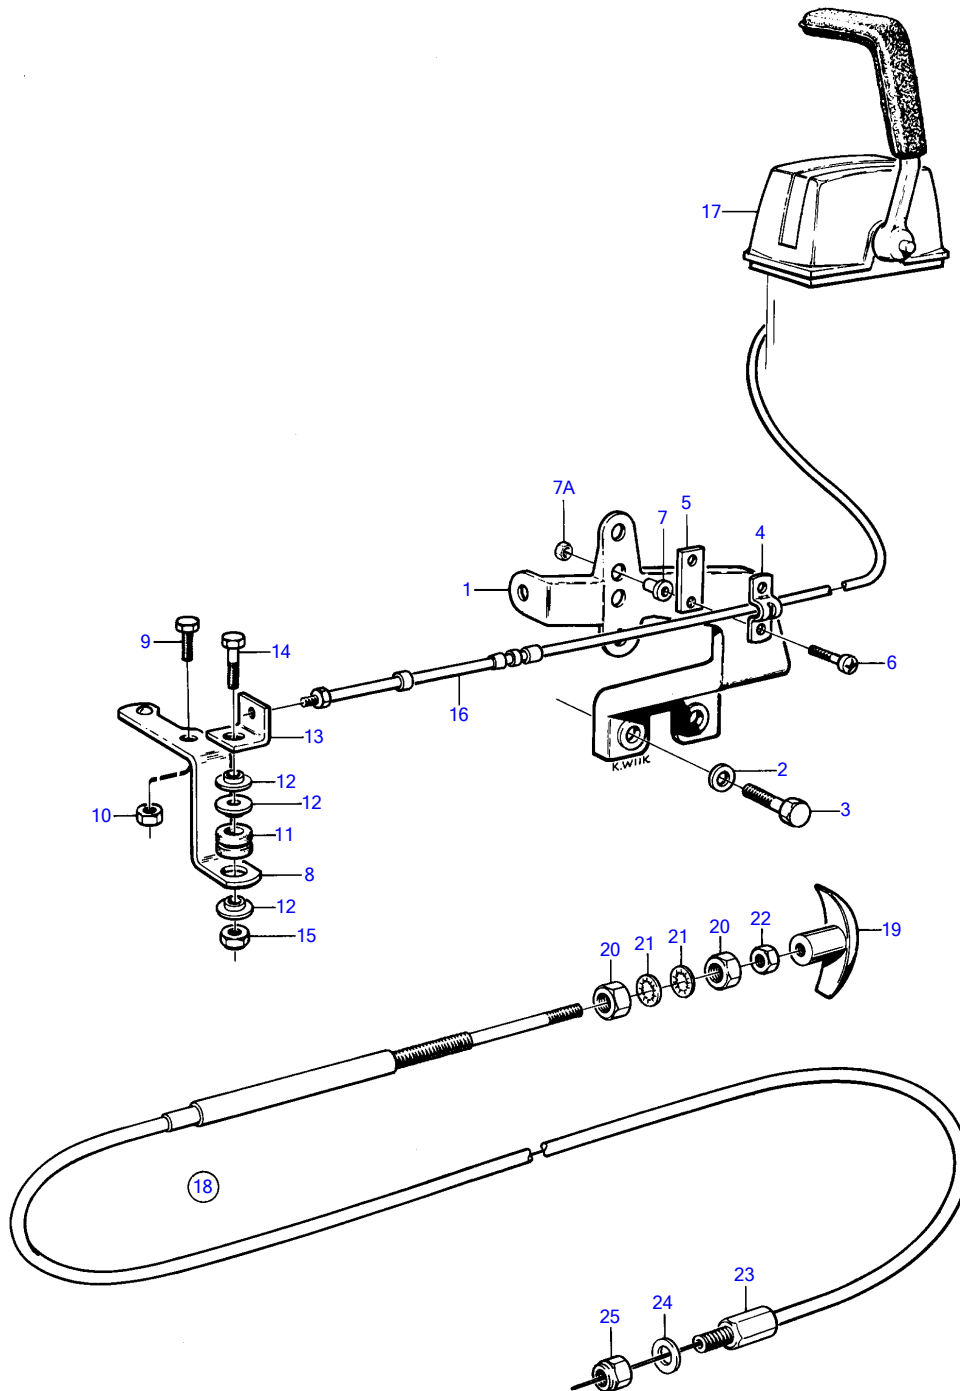

AQAD30A, MD30A, TAMD30A, TMD30A

6370

AQAD30A, MD30A, TAMD30A, TMD30A

REF	PART NO.	QTY	DESCRIPTION	NOTES
1	842996	1	Bracket	
2	960148	2	Washer	SEE GROUP 2C
3	955318	2	Hexagon screw	SEE GROUP 2C
4	21471054	1	Bracket	
5	819068	1	Washer	
6	956079	2	Cross recessed screw	
7	843108	2	Bushing	
7A	963104	2	Lock nut	MO 28434-
8	843104	1	Intermediate lever	
9	955270	1	Hexagon screw	
10	946035	1	Lock nut	
11	843109	1	Bushing	
12	843105	3	Spacer washer	
13	843106	1	Anchorage	OBSOLETE PART
14	955274	1	Hexagon screw	
15	946035	1	Lock nut	
16		1	CONTROL CABLE	SEE GROUP 9
17		1	CONTROL	SEE GROUP 9
18	818478	1	Push pull control	L = 3300 MM, OBSOLETE PART
	818470	1	Push pull control	L = 6900 MM, OBSOLETE PART
19	829241	1	• Handle	
20	955857	2	• Hexagon nut	
21	955950	2	• Toothed washer	
22	955844	1	• Hexagon nut	
23	829070	1	Cable lock	
24	955894	2	Washer	
25	950363	1	Lock nut	OBSOLETE PART